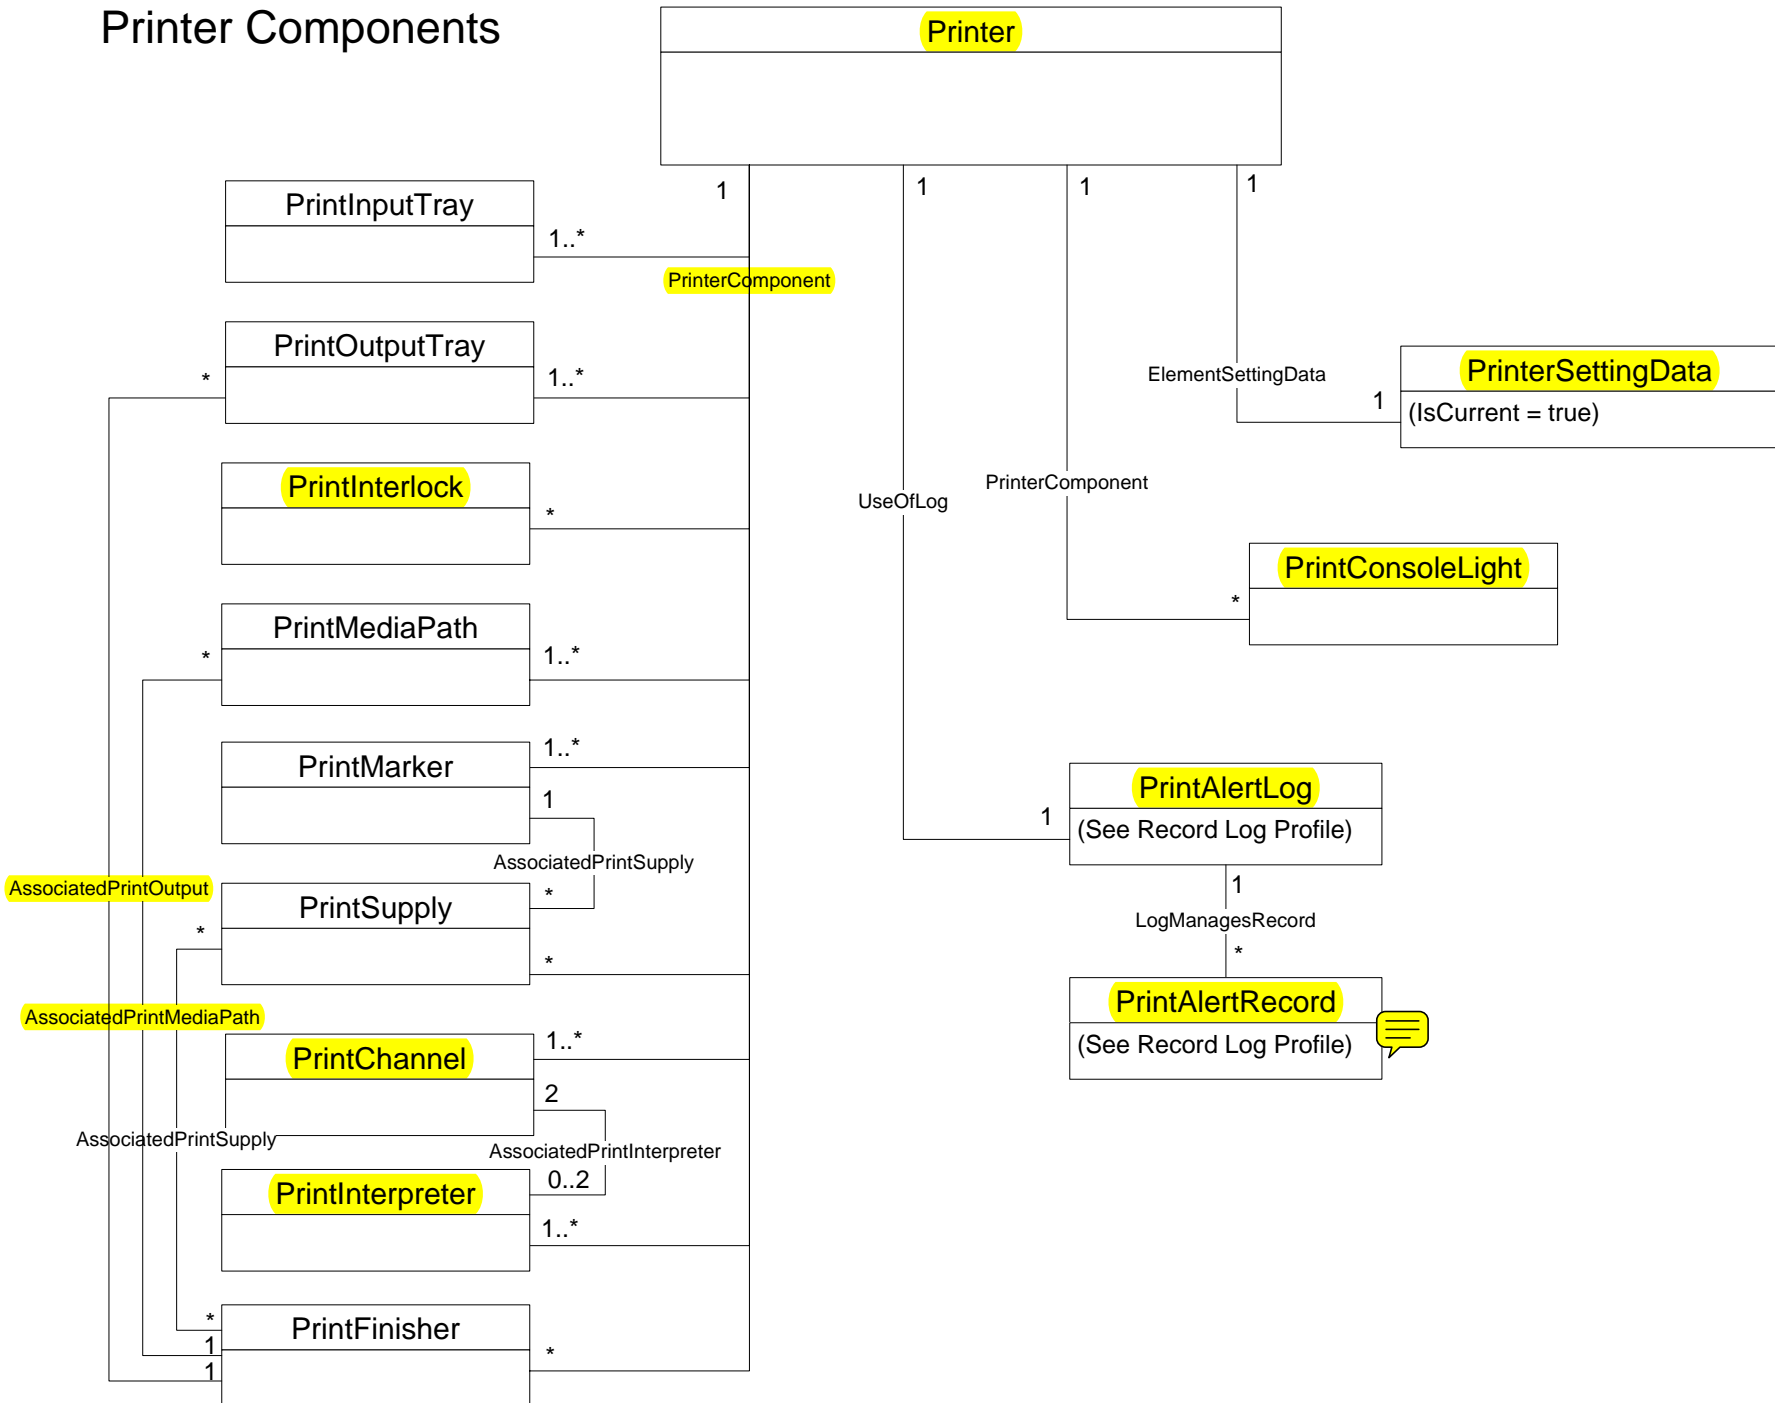

Printer Components

Network Printer = Dedicated CIM_ComputerSystem with an included Printer

- Profiles that may need to be implemented
- PRP
 - Network port
 - IP endpoint
 - DHCP client
 - DNS client
 - Software identity
 - Power management
 - Printer

Connections to same classes as in simpler Printer device