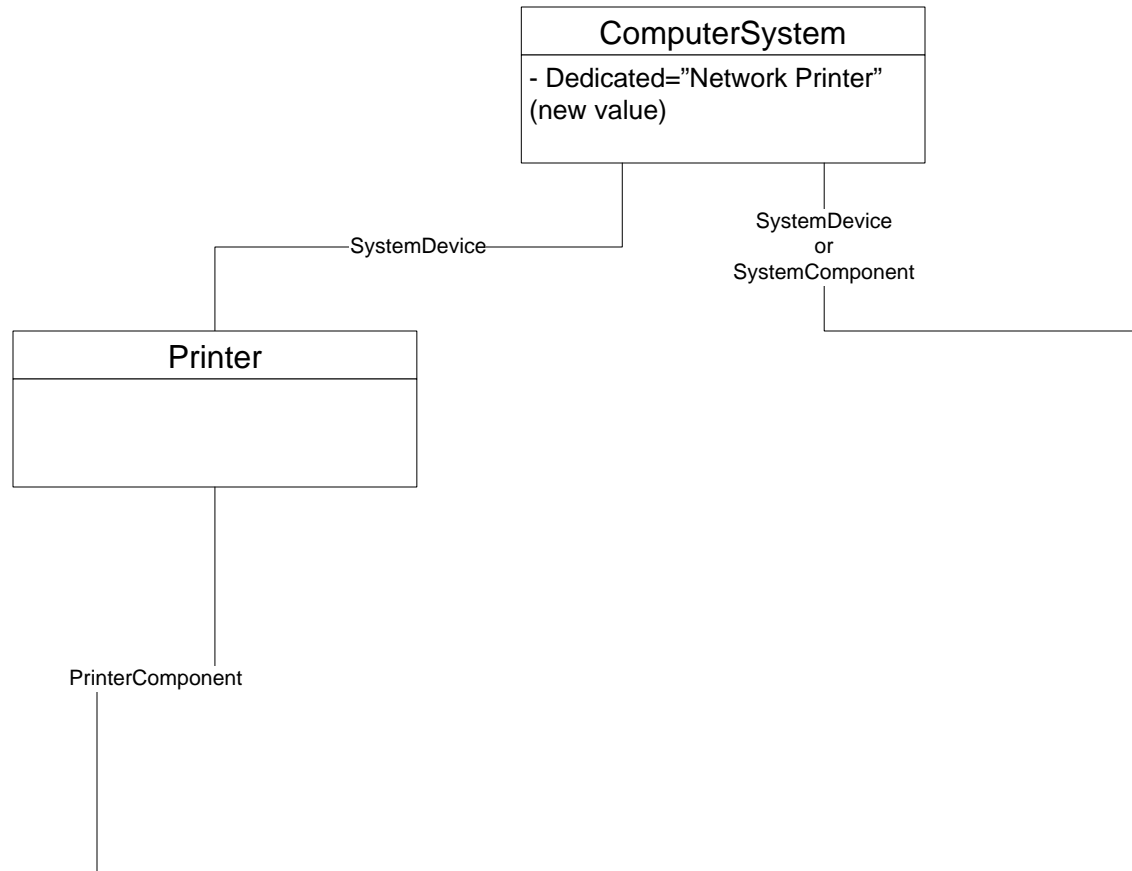

Printer Components

Network Printer = Dedicated CIM_ComputerSystem with an included Printer

- Profiles that may need to be implemented
- PRP
 - Network port
 - IP endpoint
 - DHCP client
 - DNS client
 - Software identity
 - Power management
 - Printer

Connections to same classes as in simpler Printer device