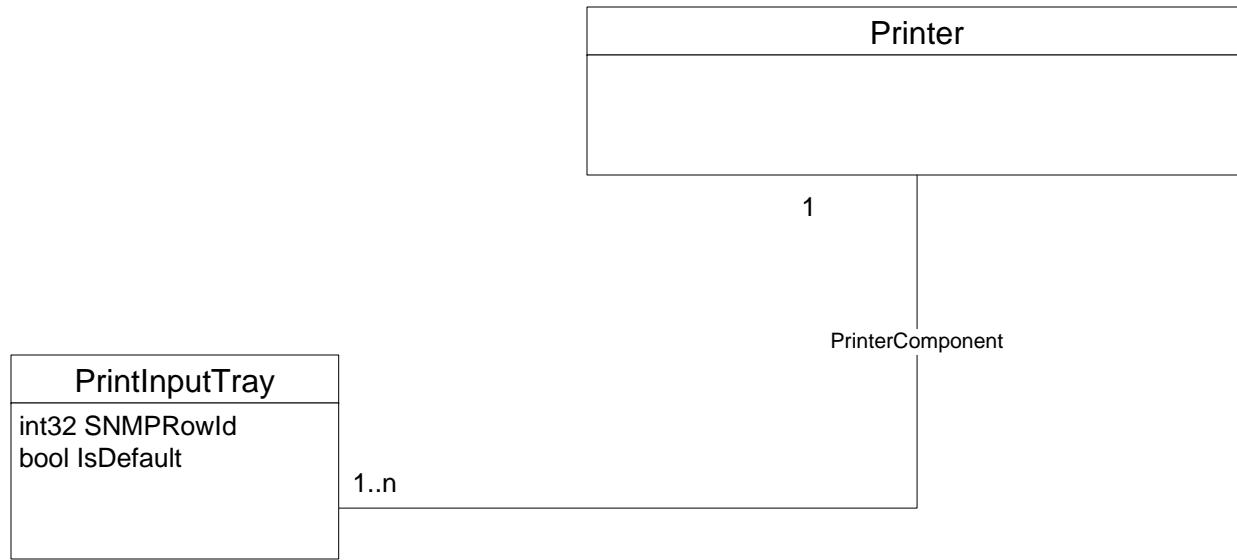

Printer Components

Example of Component Table

Example of Printer with multiple input trays

Class Hierarchy

... and similar classes:

- OutputTray
- Interlock
- Marker
- MediaPath
- Supply
- Channel
- Interpreter
- Finisher

Association Class Hierarchy

Network Printer = Dedicated CIM_ComputerSystem with an included Printer

Profiles that may need to be implemented

- PRP
- Network port
- IP endpoint
- DHCP client
- DNS client
- Software identity
- Power management
- Printer