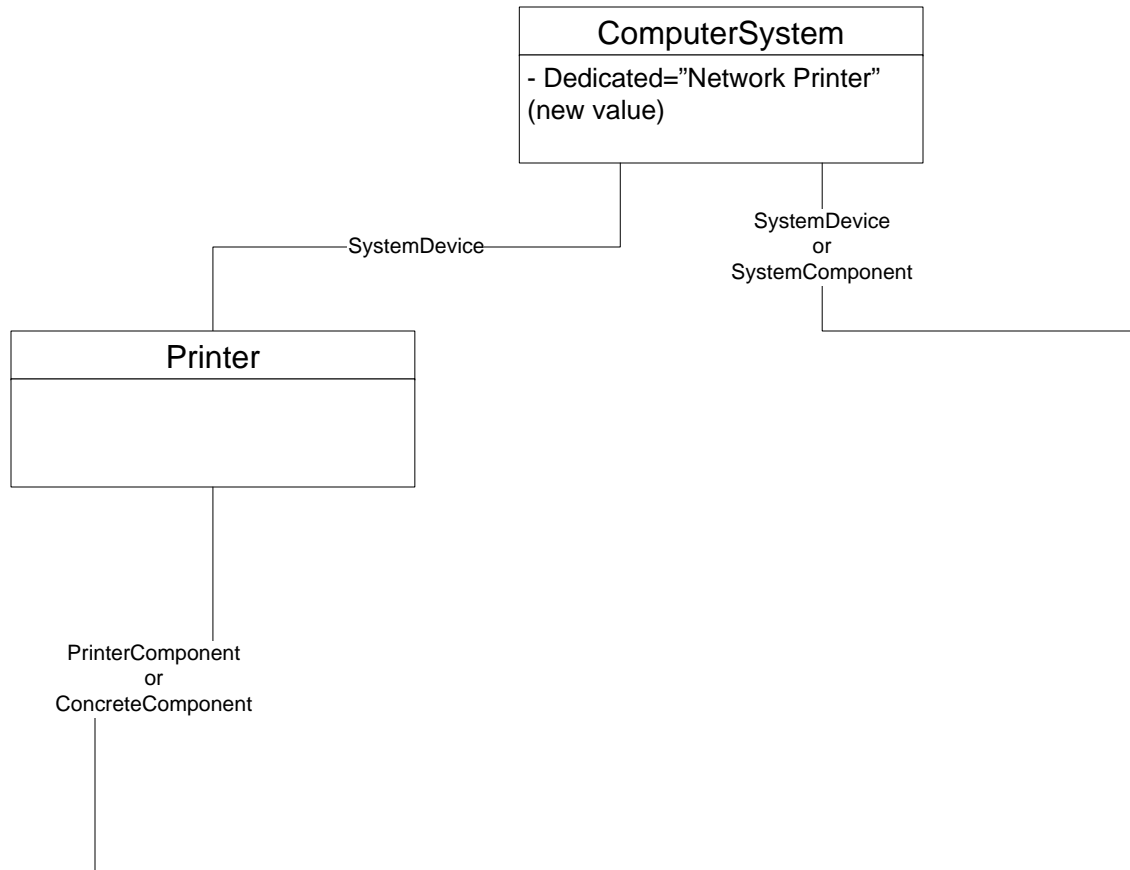

Printer Components

Example of Component Table

Example of Printer with multiple input trays

Class Hierarchy

... and similar classes:

- OutputTray
- Interlock
- Marker
- MediaPath
- Supply
- Channel
- Interpreter
- Finisher

Association Class Hierarchy

Network Printer = Dedicated CIM_ComputerSystem with an included Printer

Profiles that may need to be implemented

- PRP
- Network port
- IP endpoint
- DHCP client
- DNS client
- Software identity
- Power management
- Printer

Connections to same classes as in simpler Printer device