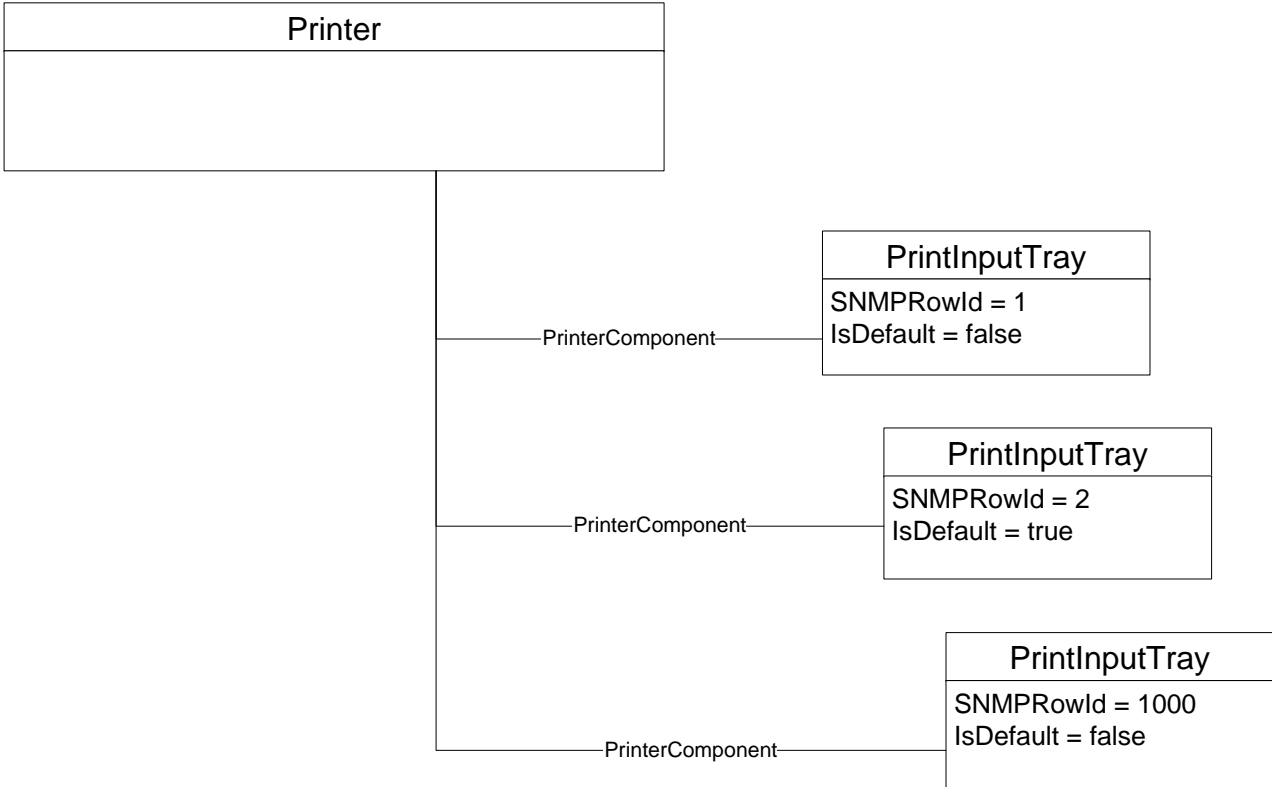

Printer Components

Example of Component Table

Example of Printer with multiple input trays

Class Hierarchy

... and similar classes:

- OutputTray
- Interlock
- Marker
- MediaPath
- Supply
- Channel
- Interpreter
- Finisher

Association Class Hierarchy

Network Printer = Dedicated CIM_ComputerSystem with an included Printer

Profiles that may need to be implemented

- PRP
- Network port
- IP endpoint
- DHCP client
- DNS client
- Software identity
- Power management
- Printer

Connections to same classes as in simpler Printer device