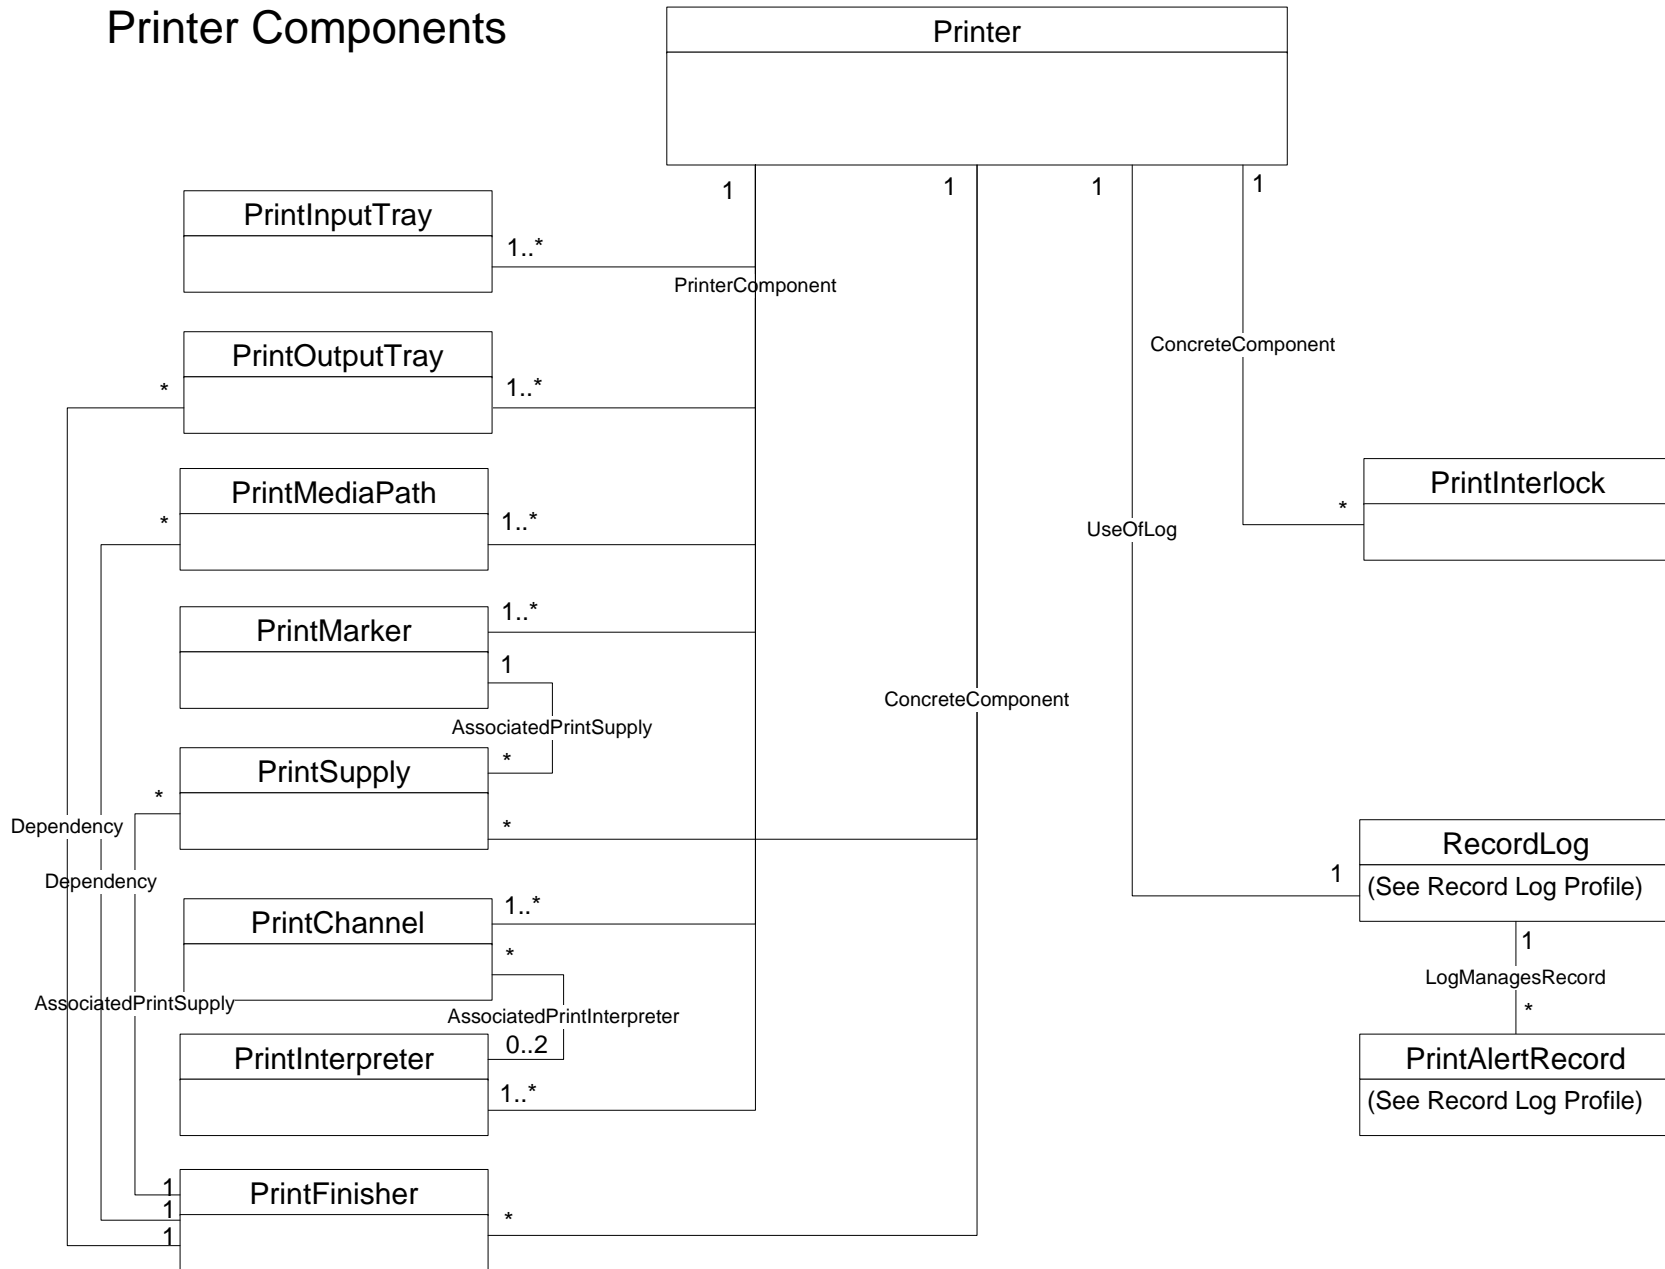

Printer Components

Example of Component Table

Example of Printer with multiple input trays

Class Hierarchy

... and similar classes:

- OutputTray
- Interlock
- Marker
- MediaPath
- Supply
- Channel
- Interpreter
- Finisher

Association Class Hierarchy

Network Printer = Dedicated CIM_ComputerSystem with an included Printer

Profiles that may need to be implemented

- PRP
- Network port
- IP endpoint
- DHCP client
- DNS client
- Software identity
- Power management
- Printer

Connections to same classes as in simpler Printer device