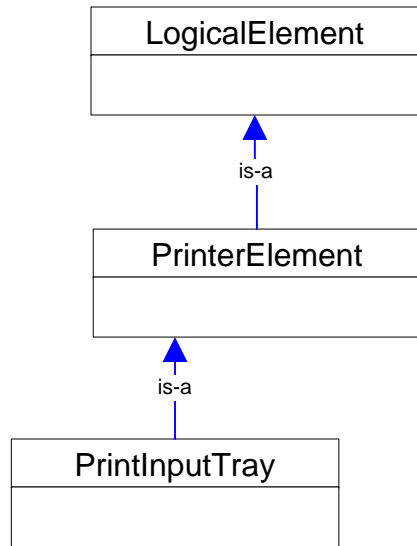

Printer Components

Example of Component Table

Example of Printer with multiple input trays

Class Hierarchy

... and similar classes:

- OutputTray
- Interlock
- Marker
- MediaPath
- Supply
- Channel
- Interpreter
- Finisher

Association Class Hierarchy

Network Printer = Dedicated CIM_ComputerSystem with an included Printer

Profiles that may need to be implemented

- PRP
- Network port
- IP endpoint
- DHCP client
- DNS client
- Software identity
- Power management
- Printer

Connections to same classes as in simpler Printer device